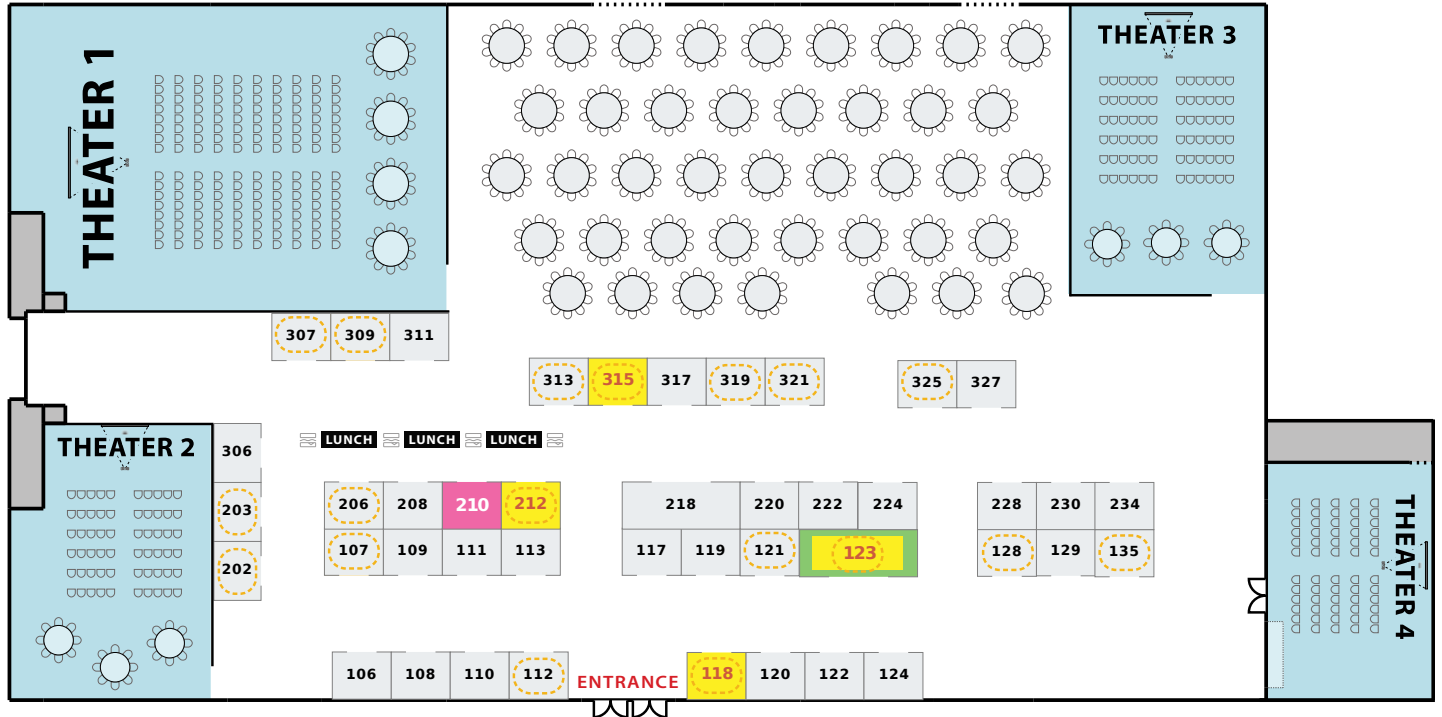

2019 AUGUST 29 BOISE INTERFACE

EDUCATION
NETWORKING
SOLUTIONS

PRODUCED BY FACE2FACE F2F EVENTS, INC.

FLOOR KEY / LEGEND

- GOLD SPONSOR(S)
- RECEPTION SPONSOR
- PASSPORT SPONSORS
- THEATER AREAS
- COFFEE SPONSOR
- As Appears in Map and List*