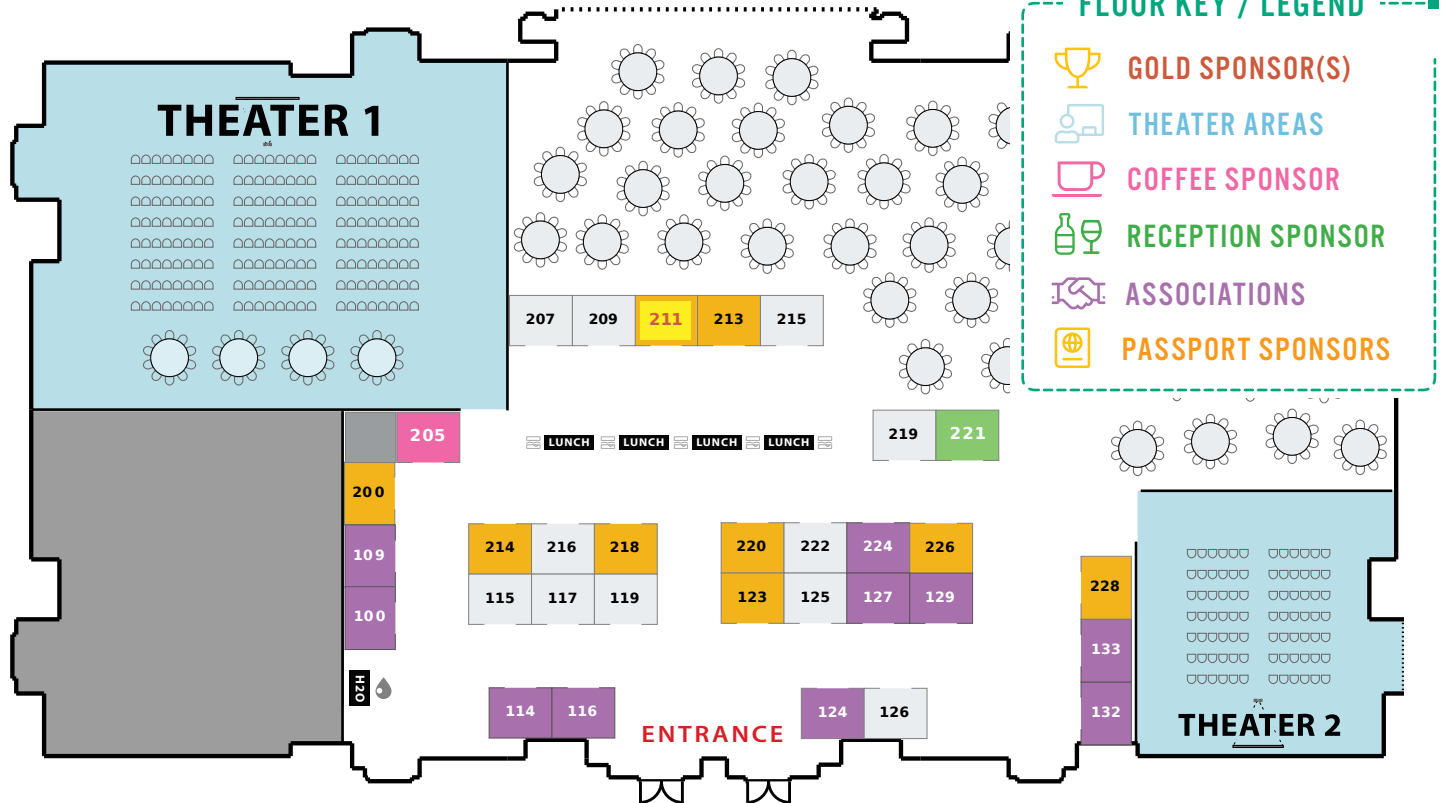

2019 JULY 18 KANSAS CITY INTERFACE

EDUCATION
NETWORKING
SOLUTIONS

PRODUCED BY FACE2FACE F2F EVENTS, INC.

LIST OF PARTICIPANTS

- | | | |
|--------------------------------|--------------------------------------|-------------------------------------|
| 228 10ZIG Technology | 220 FileWave | 221 RakworX |
| 129 ASIS KCM | 119 GreenHouse Data | 100 SecKC |
| 132 AWSKCUG | 126 GuidePoint Security | 226 Silver Peak |
| 216 Cavern Technologies | 109 InfraGard | 115 Spectrum Enterprise |
| 126 Check Point | 116 ISACA | 123 STEALTHbits Technologies |
| 215 Comcast Business | 127 ISC2 | 211 StorageCraft |
| 125 Concergent IT | 133 ISSA | 221 TRIPWIRE |
| 205 Consolidated Comm. | 200 nCipher Security | 222 Varonis |
| 207 Critical Start | 114 PMI KCM | 132 VMUG |
| 224 DAMA | 218 Quadrant Information Sec. | 124 Women in Security |
| 209 Darktrace | 214 Quest Software | 219 WorkSafe Technologies |
| 213 Eagle Technologies | | |