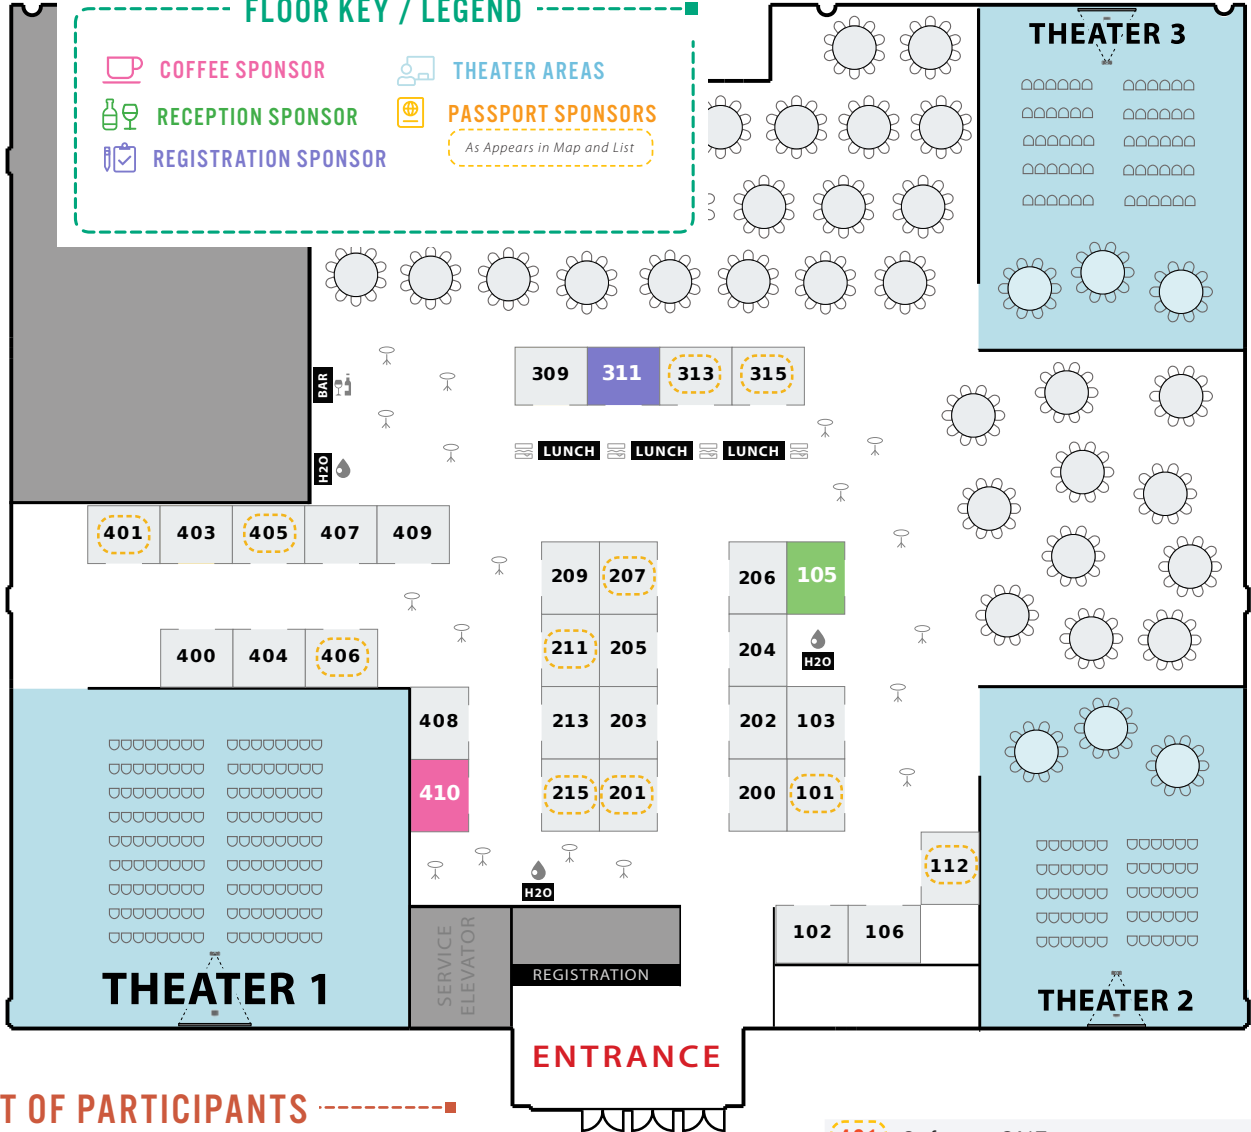

# 2019 SALT LAKE CITY INTERFACE

OCTOBER 1

- EDUCATION 
- NETWORKING 
- SOLUTIONS 

PRODUCED BY FACE2FACE  EVENTS, INC.

SALT PALACE CONVENTION CENTER - ROOM 255

## FLOOR KEY / LEGEND

-  COFFEE SPONSOR
-  RECEPTION SPONSOR
-  REGISTRATION SPONSOR
-  THEATER AREAS
-  PASSPORT SPONSORS  
*As Appears in Map and List*