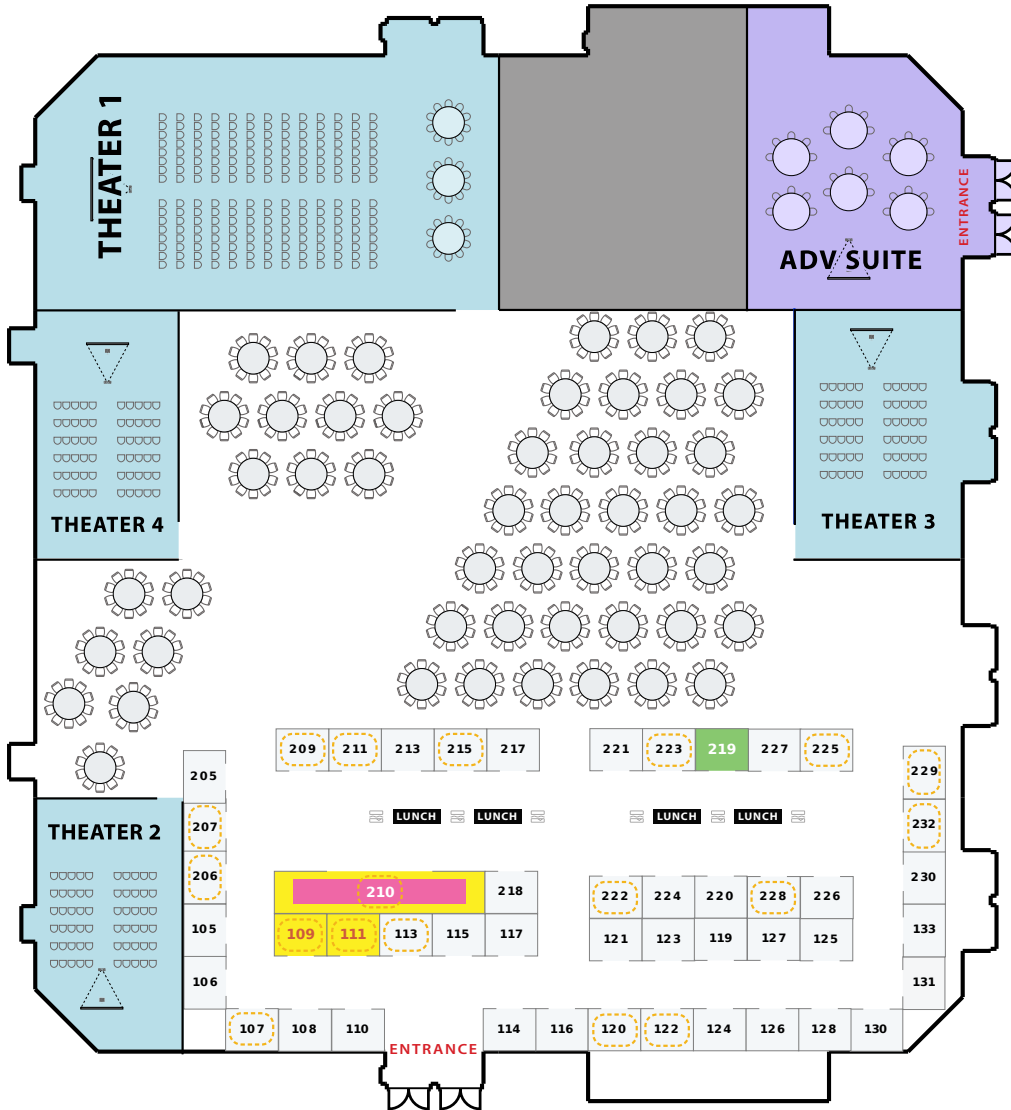

MARCH 10 2020 PORTLAND INTERFACE

PRODUCED BY FACE2FACE **F2F** EVENTS, INC.

OREGON CONVENTION CENTER • PORTLAND BALLROOM

FLOOR KEY / LEGEND

- GOLD SPONSORS
- THEATER AREAS
- COFFEE SPONSOR
- RECEPTION SPONSOR
- PASSPORT SPONSORS