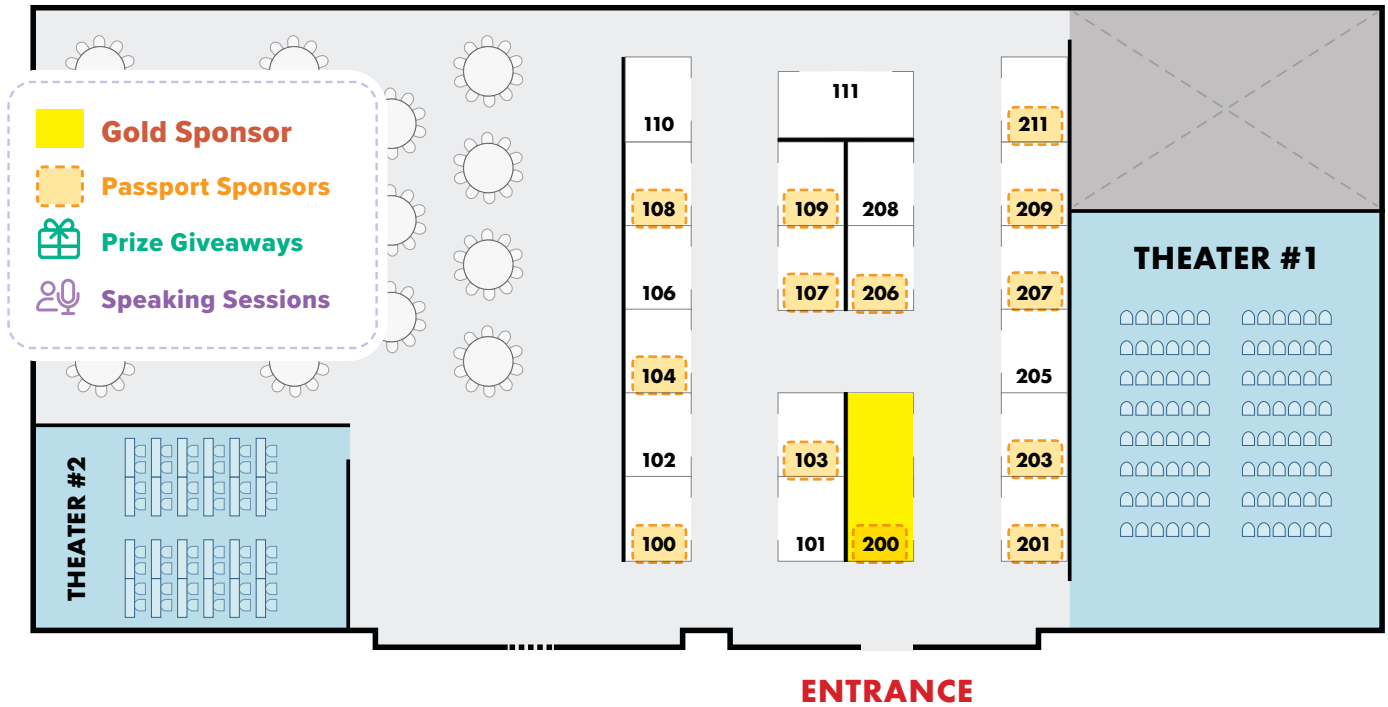

INTERFACE-2023 Albuquerque • Thursday, October 5th • 8:30 am – 4:30 pm

company directory

ANM	103	ESET	208	SHI International	211
Aquila, Inc.	206	FortifyData	205	Sophos	211
Arctic Wolf Networks	201	Holmans USA Corporation	104	Tonaquint Data Centers	203
Ardham Technologies, Inc.	108	Optiv Security, Inc.	207	Wilson Electronics	106
Check Point Software	206	Pine Cove Consulting	200		
Critical Start	107	Rain Networks	208	Association Partners	110
Darktrace	101	Rubrik, Inc.	209	Association Partners	111
Dell Technologies	100	Ruckus Networks	200		
eSentire	109	Scale Computing	102		