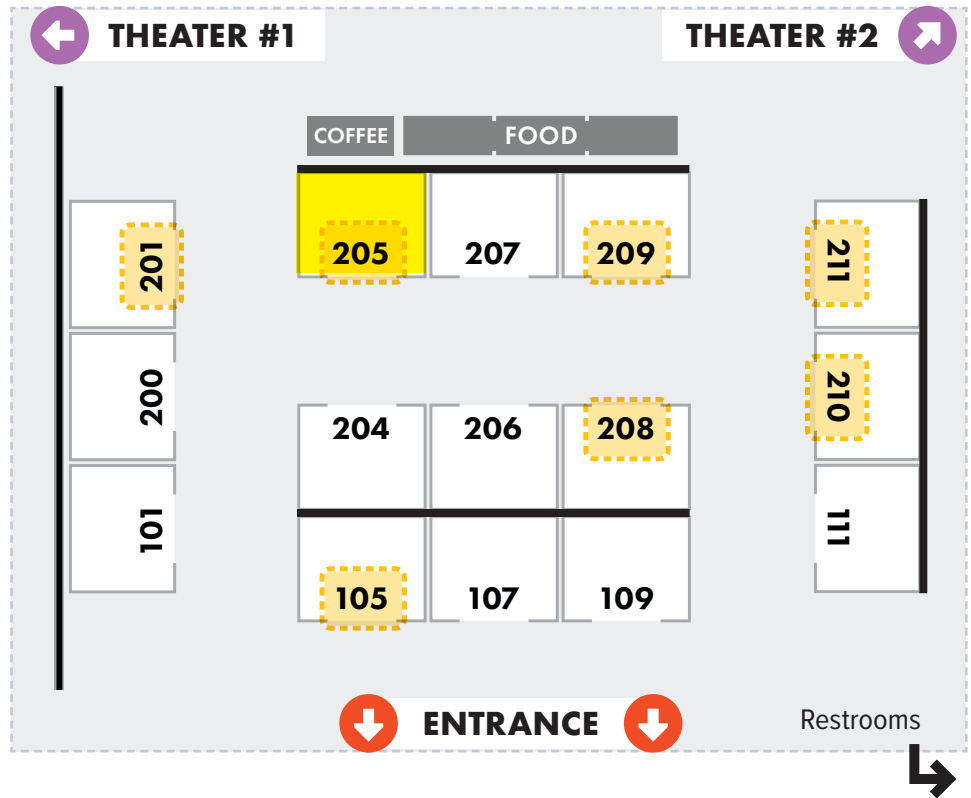

conference floor

Overland Park Convention Center:
Ballrooms A2, B, C

Questions?
Our staff are the best in the business and are available to attending guests for all questions and/or concerns.

- Gold Sponsor**
- Passport Sponsors**
- Am Pastry Sponsor**
- Prize Giveaways**

exhibit floor directory

201 11:11 Systems, Inc.	211 High Wire Networks	107 TierPoint, LLC
204 Axelliant LLC	205 Hitachi Vantara	201 Zerto
111 ByteSpeed	101 ICE Systems	
205 CDW	109 IP Pathways	200 Association Partners
208 Critical Start	101 Macrium Software	207 Association Partners
105 Devo	105 Optiv Security, Inc.	206 Association Partners
211 Everfast Fiber Networks	101 Rain Networks	
210 FNTS	209 Sanity Solutions	