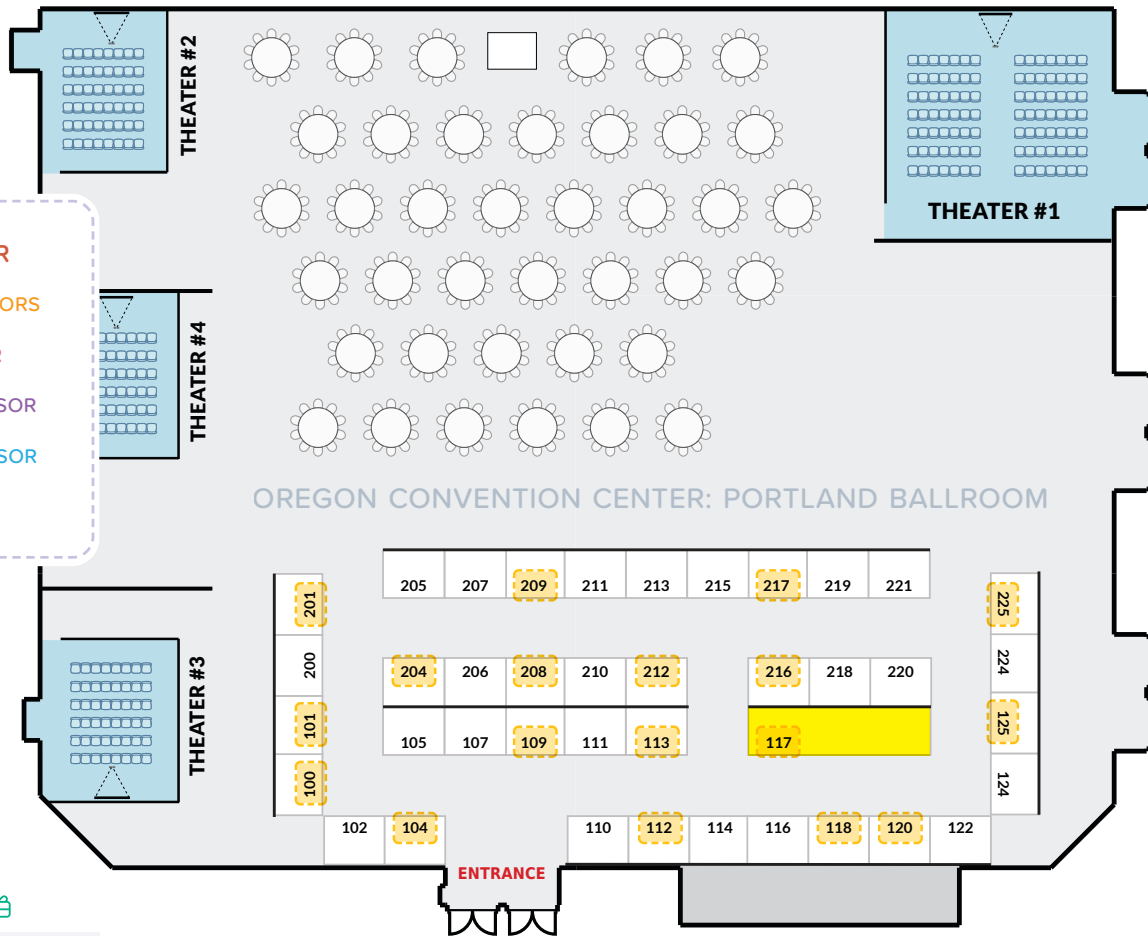

floor plan

- GOLD SPONSOR
- PASSPORT SPONSORS
- COFFEE SPONSOR
- AM PASTRY SPONSOR
- RECEPTION SPONSOR
- PRIZE GIVEAWAYS

directory

125 Airlock Digital	114 Darktrace	104 JT Tech, Inc.	117 Thales Group
201 Arctic Wolf Networks	112 Duo Security	209 NetApp	216 Tidelift, Inc.
215 Arista Networks, Inc.	118 Extreme Networks	107 NetScout	208 Veeam Software
218 Armis, Inc.	212 GCSIT	101 Optim Security, Inc.	117 Verkada
117 Aruba Networks	217 Gigamon, Inc.	117 Palo Alto Networks	220 WorkSafe Tech. NW
116 Axelliant LLC	101 Halcyon	116 Qohash	111 Wowrack
225 baramundi software	100 Hitachi Vantara	219 Qumulo, Inc.	206 Xilogix, LLC
124 BlackBerry	122 Illumio	105 Reciprocity, Inc.	
210 Bytagig	120 ImageSource, Inc.	112 Right! Systems, Inc.	200 Association Partners
210 Cato Networks	102 Infoblox	205 Rubrik, Inc.	207 Association Partners
221 Cerium Networks	213 iT1 Source	110 Sonatype	211 Association Partners
204 Check Point Software	209 IVOXY Consulting	117 Structured	
113 Cohesity, Inc.			
224 CompuNet, Inc.			
109 Critical Start			

INTERFACE Portland 2023 • Tuesday, March 21 • 8:30am – 4:30pm

▶ DON'T FORGET: Turn in Your Completed Passport for a Chance to WIN $1,000!