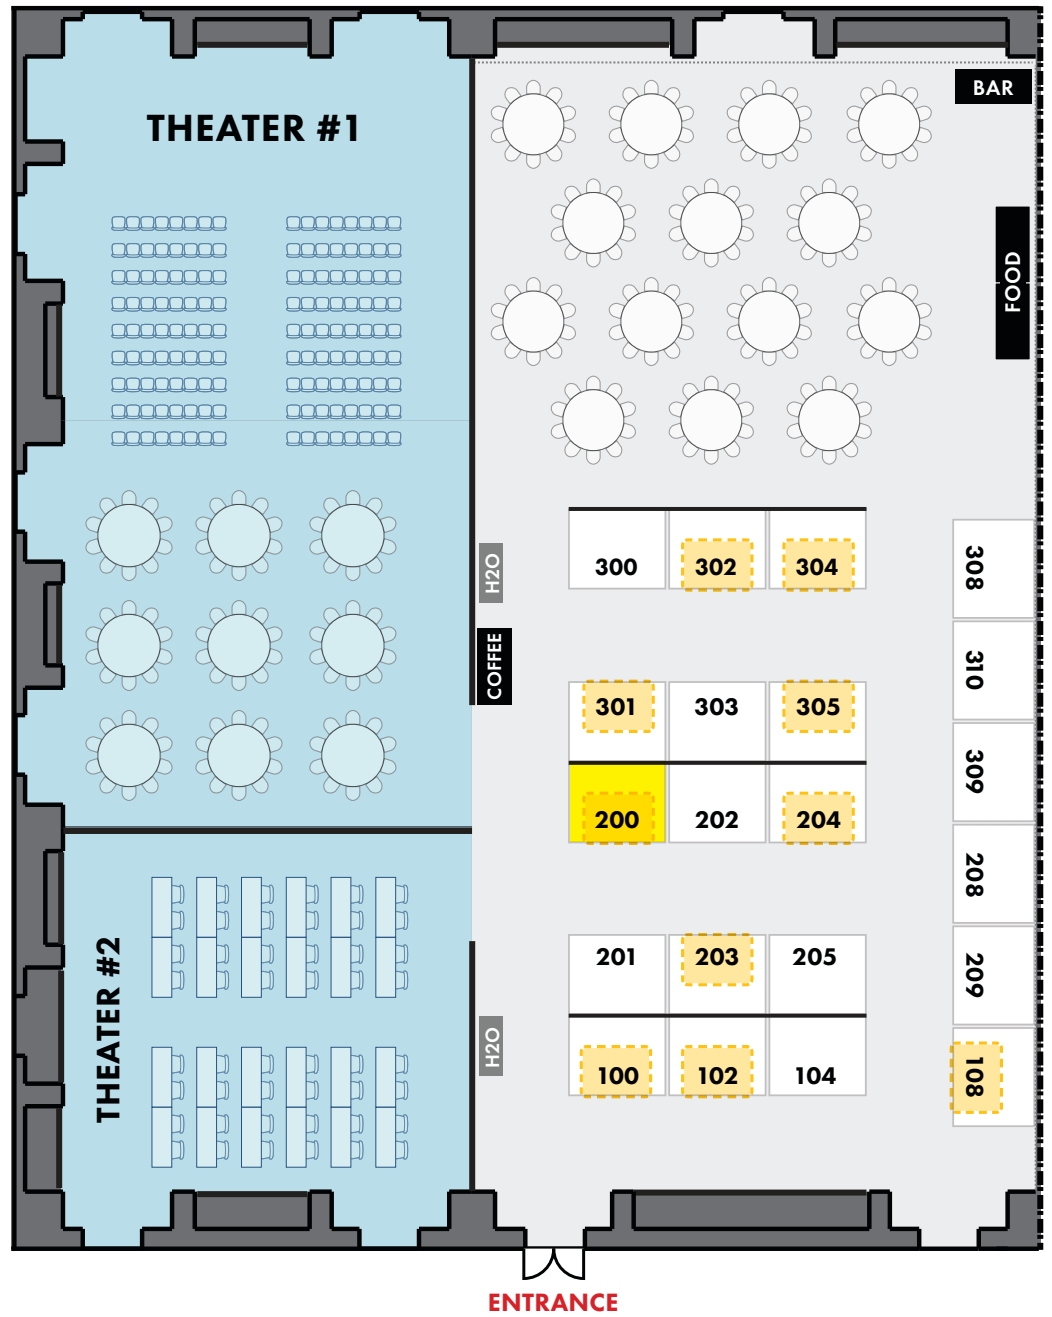

- 308 Neal Networks
- 205 Sonatype
- 209 Association Partners
- 303 Partner One IT
- 102 Technology Source 🎁
- 309 Association Partners
- 201 Red Siege, LLC
- 302 Zerto

INTERFACE Phoenix 2023 • Thursday, June 15th • 8:30am – 4:30pm