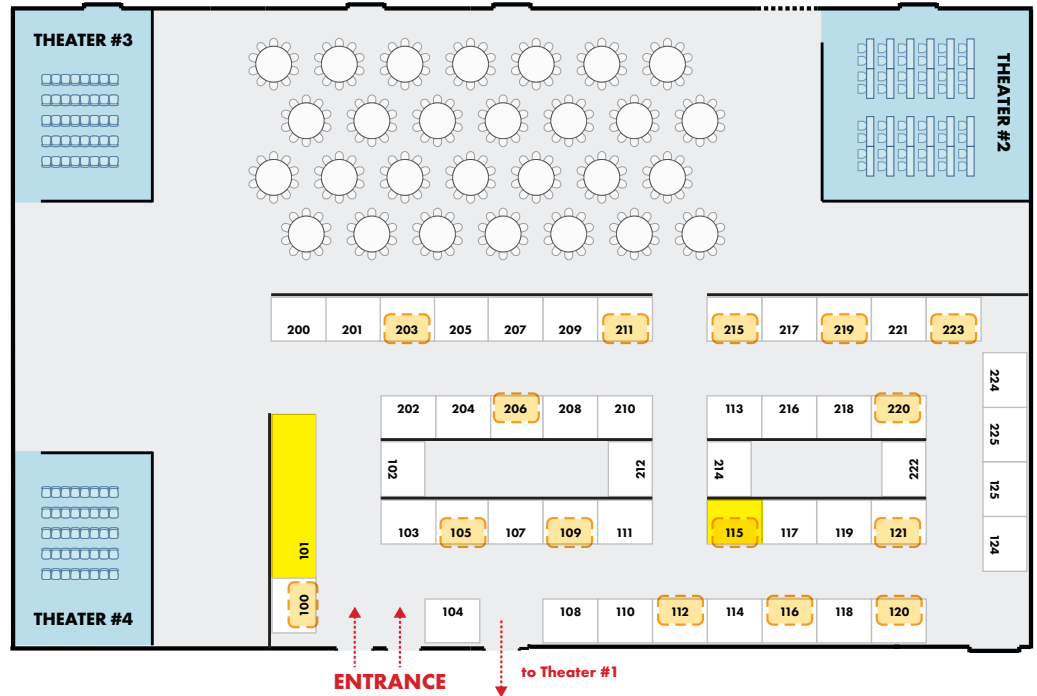

floor plan

- Gold Sponsors
- Passport Sponsors
- 🎁 Prize Giveaways
- 🗣️ Speaking Sessions
- ☕ Coffee Sponsor

directory

Adlumin, Inc. 119	Cohesity, Inc. 🗣️ 207	GCSIT 🎁 209	Structured 🗣️ 🎁 ☕ 101
APC by Schneider Electric 🎁 104	CommScope 114	Heimdal Security 110	Thales Group 🗣️ 101
Arctic Wolf Networks 🗣️ 🎁 215	Commvault 218	IGEL Technology 201	Tonaquint Data Centers 🎁 219
Arista Networks 🗣️ 202	CompuNet, Inc. 🎁 211	Illumio 🎁 216	Univision Computers 🗣️ 111
Aruba Networks 🗣️ 101	Cradlepoint, Inc. 117	iT1 Source 🗣️ 🎁 120	VAST Data 200
Axelliant LLC 221	Critical Start, Inc. 🎁 223	Juniper Networks 117	Veeam Software 🎁 100
Axonius, Inc. 🎁 206	Crowdstrike 🎁 102	Macrium, Inc. 🗣️ 118	Verkada 🗣️ 101
baramundi software 🎁 220	Darktrace 🗣️ 210	NetScout 217	VLCM 🎁 125
Barracuda Networks 113	Digital Realty 🎁 203	Netskope 🗣️ 🎁 105	WatchGuard 115
Bitdefender 120	Entrust 🎁 204	Palo Alto Networks 🗣️ 101	Worksafe Technologies 114
BlackBerry 🗣️ 103	eSentire 🎁 116	Quest Software 🗣️ 205	Wowrack 107
BlackPoint IT Services 🗣️ 113	ESET 🎁 224	Rain Networks 110, 118	Xilogix 124
BlackPoint IT Services 🎁 115	Evergreen Technologies, Inc. 114	Red Siege, LLC 🗣️ 108	Association Partners 212, 222
Brother 208	Extreme Networks 🎁 112	Rubrik, Inc. 🗣️ 🎁 121	
Cerium Networks 🗣️ 🎁 109	Fortinet 124	SailPoint Technologies 214	
Chatsworth Products 114	FusionTek 225	Secure Smart Office 224	