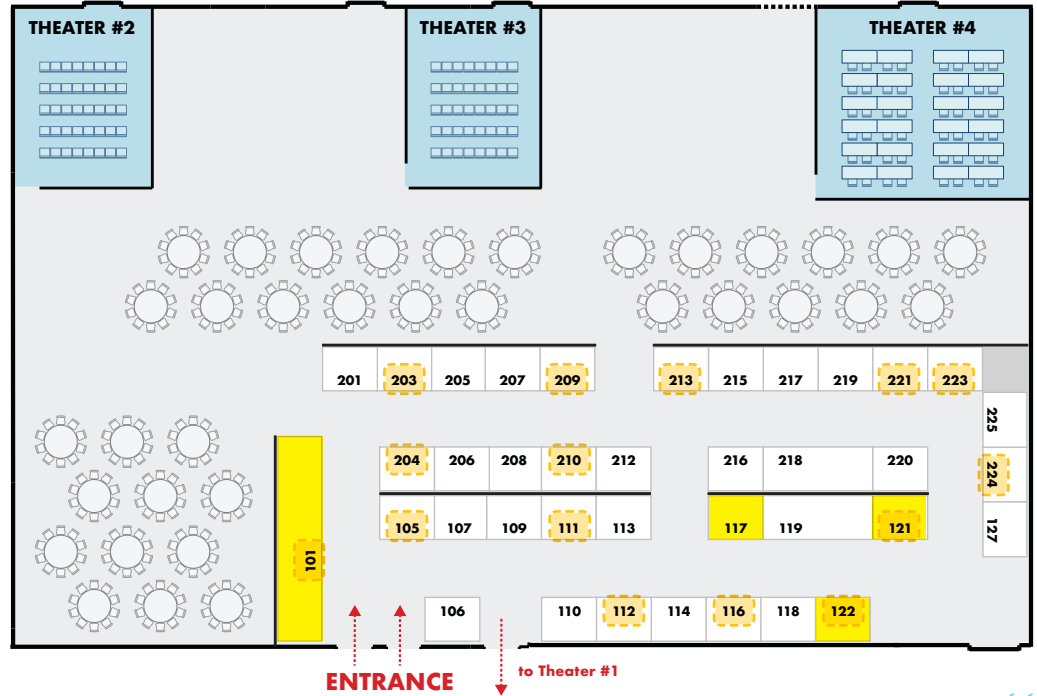

floor plan

- Gold Sponsors
- Passport Sponsors
- Prize Giveaways
- Speaking Sessions
- Coffee Sponsor
- AM Pastry Sponsor
- Dessert Sponsor
- Reception Sponsor

directory

8x8	211	DPE Systems	223	Nutanix, Inc.	206
Adlumin, Inc.	114	Dynatrace	113	Palo Alto Networks	101
APC by Schneider Electric	210	eSentire	224	Pondurance	221
Arctic Wolf Networks	201	Extreme Networks	112	Pure Storage	101
baramundi software	204	Forescout 	117	RUCKUS Commscope	215
Barracuda Networks	121	FusionTek	223	Scale Computing	223
BlackPoint IT Services 	121	GCSIT	116	STEP CG, LLC	106
BlackPoint IT Services	220	GuidePoint Security	207	Structured 	101
Cerium Networks	110	Hitachi Vantara 	122	Valcom	208
Check Point Software	203	HPE Aruba Networking	101	Verkada	101
City University of Seattle	107	Illumio	213	WatchGuard	220
CNR Inc.	208	inTech Consulting, LLC	205	Worksafe Technologies	212
Cohesity	118	iT1 Source	127	Wowrack	109
Commscope	212	Juniper Networks	101	Xiologix, LLC	217
CompuNet, Inc.	209	McKinstry	212	Zorse Cyber, Inc.	219
Critical Start	111	NetApp	216	Zscaler	209
Delinea	207	NETSCOUT	225		
Dell Technologies	116	Netskope	105		
				Association Partners	119, 218