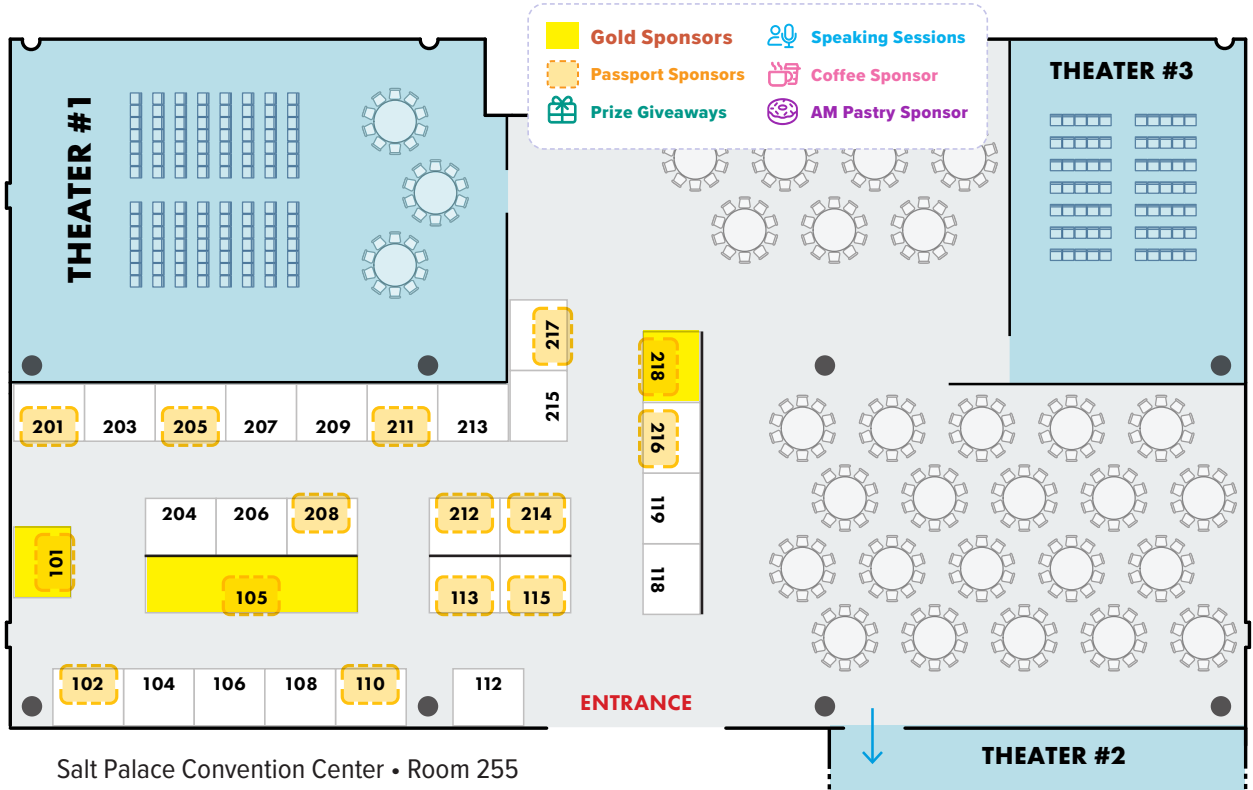

floor plan

Salt Palace Convention Center • Room 255

directory

215 Adlumin, Inc.	206 Infoblox	203 SecurityMetrics
209 Apporto	112 Invite Networks	102 Semperis 🎁
207 Arcserve 🗣️	105 Juniper Networks 🗣️	105 Structured 🗣️🎁🍷
204 Arctic Wolf Networks 🗣️	211 Kiteworks	218 Summit Technology 🗣️🎁
113 baramundi software 🎁	201 Les Olson IT 🎁	217 Syringa Networks 🎁
205 CompuNet, Inc. 🎁	106 Neat	216 Tonaquint Data Centers 🎁
108 CompuTech	115 Netskope 🗣️🎁	105 Vectra AI 🗣️
214 Critical Start 🎁	211 Optiv Security 🎁	110 VLCM 🎁
119 CyberArk 🗣️	205 Palo Alto Networks	
208 FRSecure 🗣️🎁	105 Pure Storage 🗣️	104 } Association Partners
101 Hitachi Vantara 🗣️🎁🍷	118 Red Siege, LLC 🗣️	213 }
212 Illumio 🗣️🎁	201 Scale Computing	