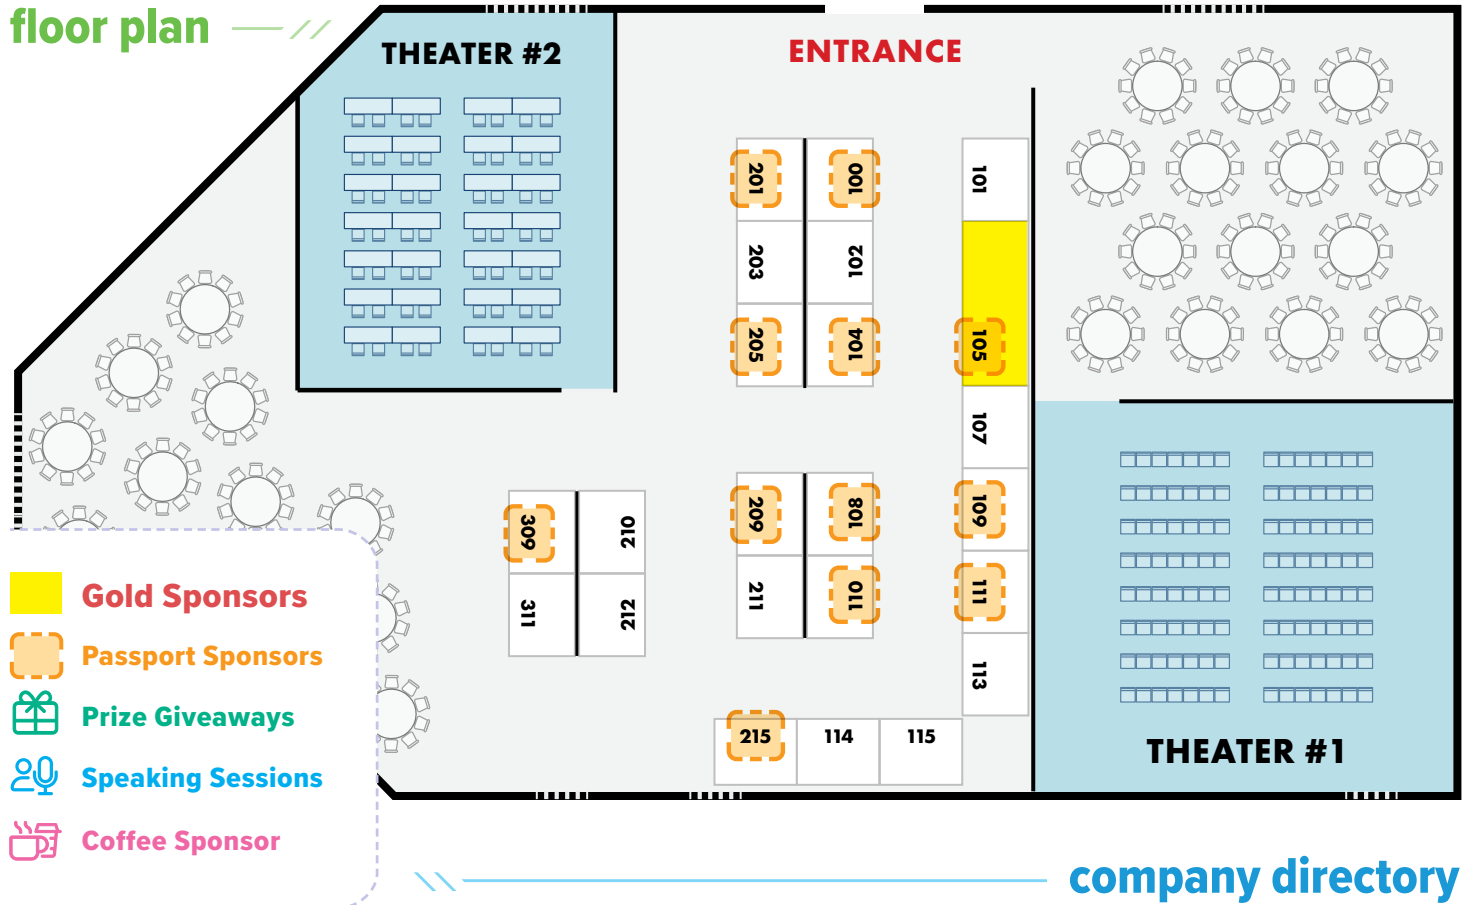

floor plan

company directory

| | | | | | |
|--------------------|-----|----------------------|-----|----------------------|------------|
| Abnormal | 212 | Fatbeam Fiber | 102 | Optiv Security, Inc. | 212 |
| Arista Networks | 201 | Fortinet, Inc. | 215 | Palo Alto Networks | 107 |
| Arrow ECS | 115 | Halcyon | 113 | Red Canary | 111 |
| Barracuda Networks | 108 | HPE | 104 | RUCKUS Networks | 203 |
| Cato Networks | 101 | HPE Aruba Networking | 105 | Structured | 105 |
| Cerium Networks | 209 | ImageSource, Inc. | 100 | Tech Heads | 215 |
| CompuNet, Inc. | 205 | InfraGard | 311 | VLCM | 110 |
| Cruxial | 215 | Juniper Networks | 105 | Xiologix, LLC | 115 |
| Ednetics | 114 | Miicor, Inc. | 108 | Zscaler, Inc. | 111 |
| Ericsson | 211 | Neat | 109 | | |
| Exbabylon IT | 309 | Nuvodia | 210 | | |