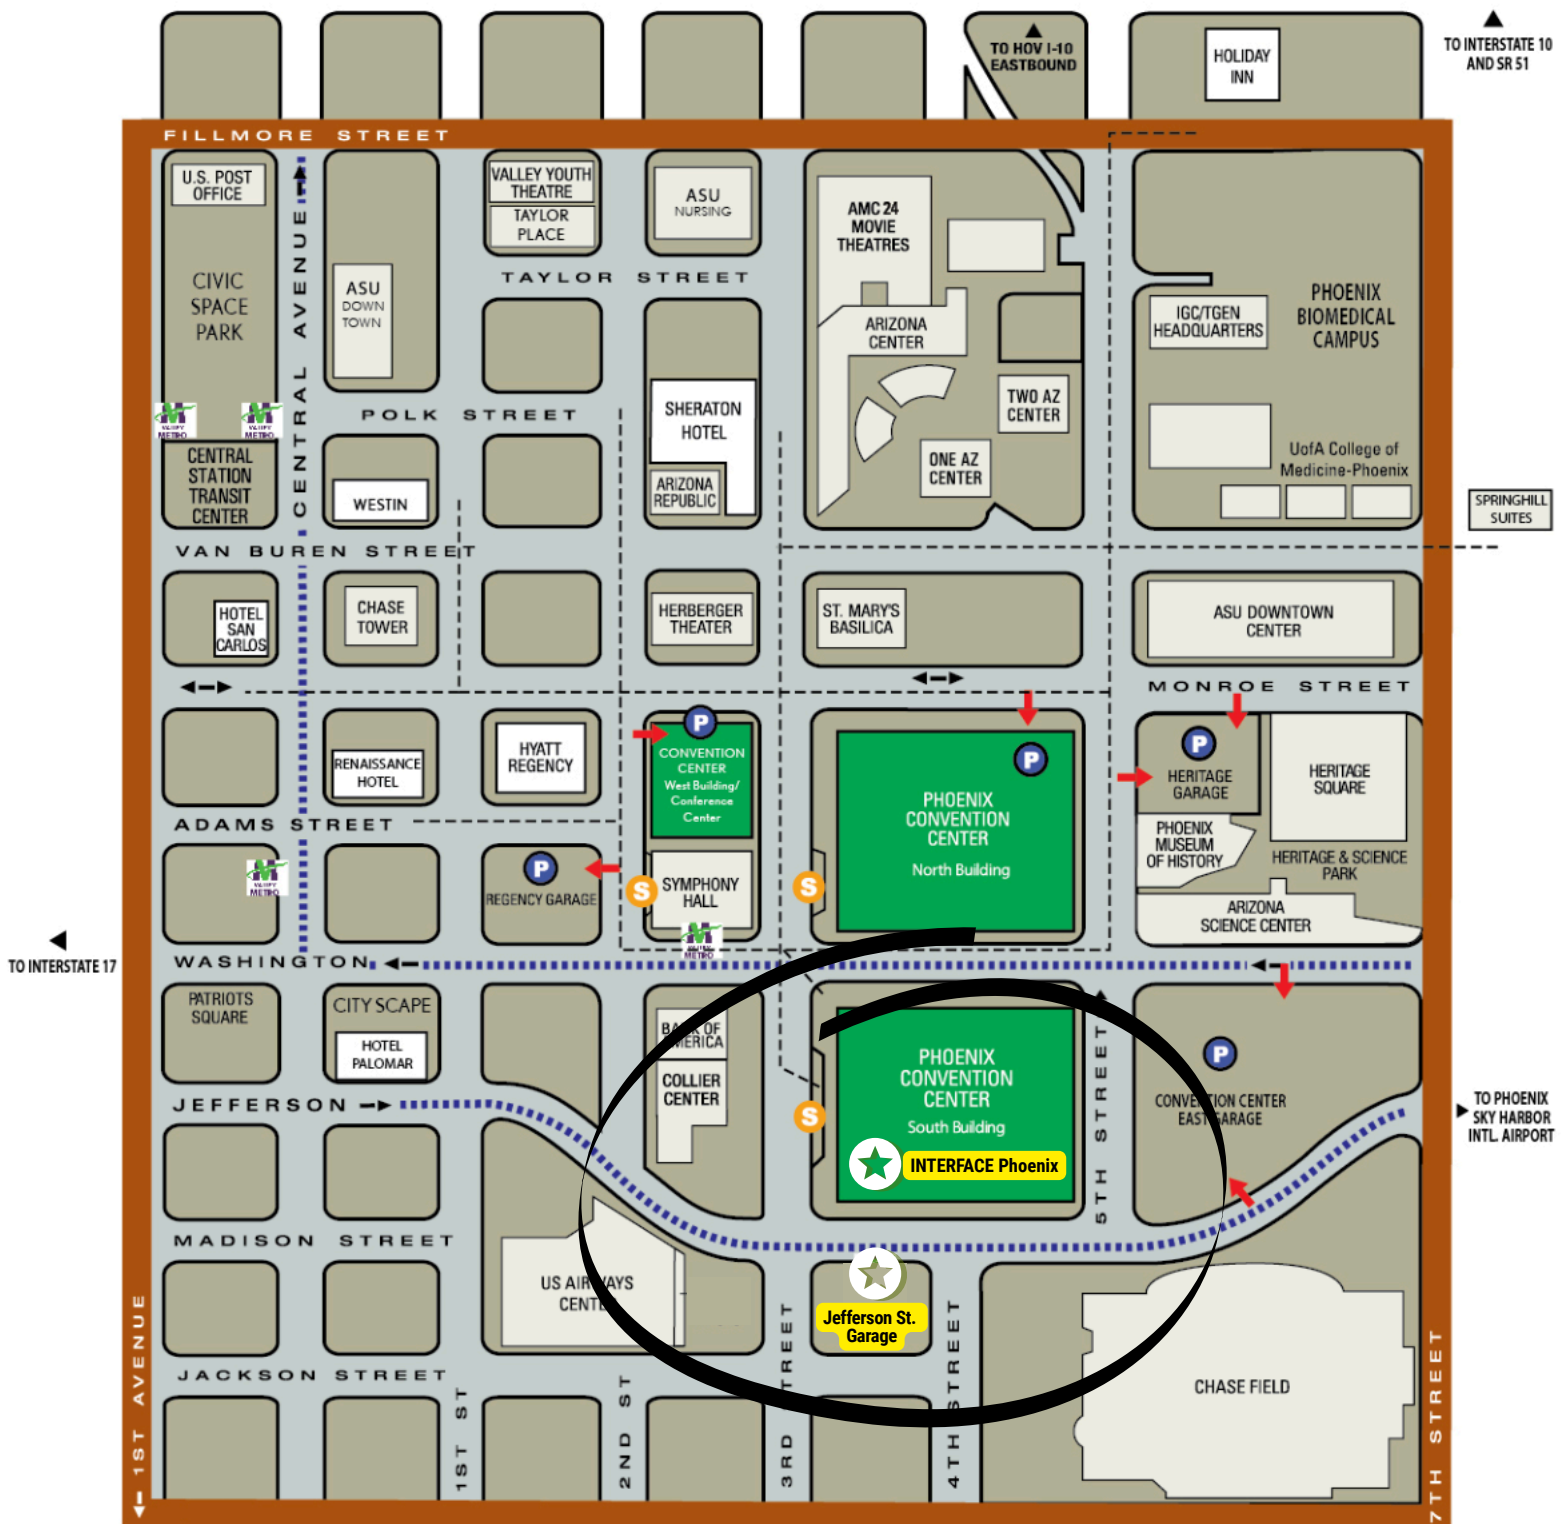

# WALKING & PARKING MAP

**INTERFACE Phoenix is located in the South Ballroom at the Phoenix Convention Center.  
Please use the Jefferson Street Garage at 333 E. Jefferson St.**

**P** Parking Garages    **➔** Parking Garage Entrance    - - - - - Pedestrian Walking Routes

Light Rail Station    METRO Light Rail    **S** Shuttle Drop-Off/Pick-up